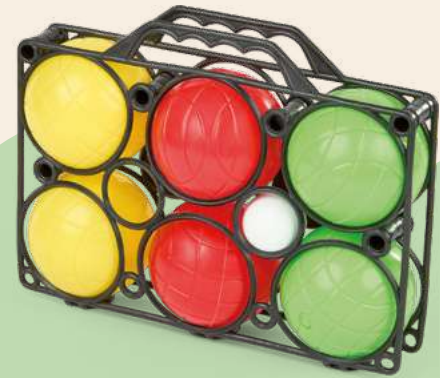

Art. 0179

Tennis set in net with softball - Ø 70 mm

	54×22×7 cm		▪ 60×40×40 cm ▪ Gross: kg. 8,50	▪ m³ 0,100 ▪ 24 pcs.
Ean Code: 8008446001799